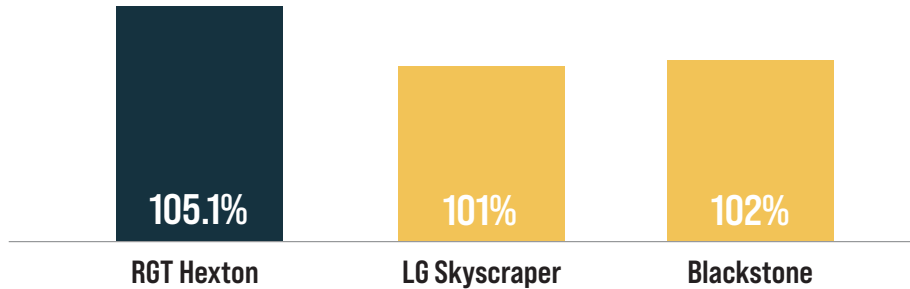

## UK YIELD

UK  
105.1%

East  
105%

West  
104.1%

North  
111%

## YIELD PERFORMANCE

- AHDB trials (% of controls)

## AGRONOMIC RATINGS

	Lodging-PGR (1-9)	Lodging+PGR (1-9)	Height of Untreated (cm)	Ripening (days +/- Skyfall)
<b>RGT Hexton</b>	7	7	87.7	+2
LG Skyscraper	6	6	91.6	0
Blackstone	8	7	91.1	+2

This variety has very good yield in every part of the UK - especially the North. It performs well on light soil and when sown early. Great performance as a 2nd wheat.

RGT Hexton is approved for distilling and export.