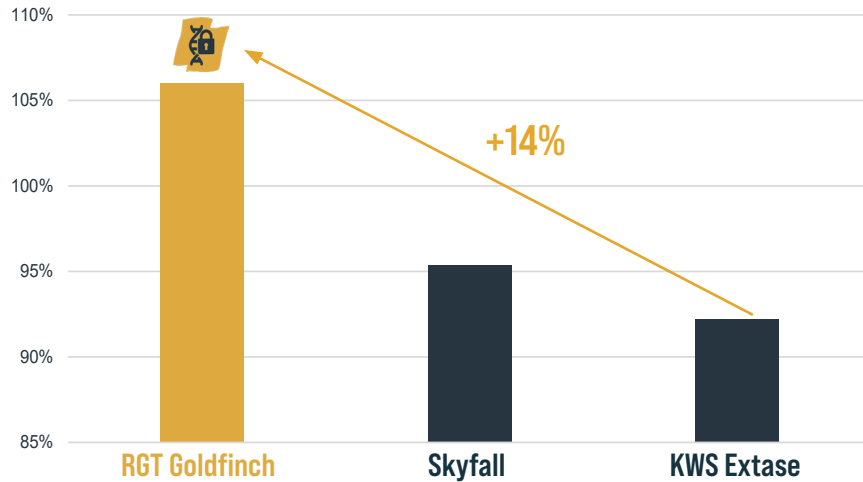

RGT GOLDFINCH

The UK's first variety with BYDV resistance

- > The best disease profile on the market
- > Clean, consistent, sustainable
- > OWBM resistant
- > Reduced insecticide use

+ Call us on **01799 533700**,
or visit us at ragtseeds.co.uk

think
SOLUTIONS
think RAGT

YIELD PERFORMANCE

- Yield % of trial average (Inoculated, 2023) - RAGT trials

AGRONOMIC RATINGS

	Lodging+PGR (%)	Height (cm)	Ripening (days +/- Skyfall)
RGT Goldfinch	3	88	+3
KWS Extase	3	91	-1

It also has resistance to both BYDV & OWBM, giving growers the option to grow reduced insecticide wheat. End users have observed good milling quality.

Depending on location, we would advise the optimum sowing window for RGT Goldfinch is mid-September to the end of November.