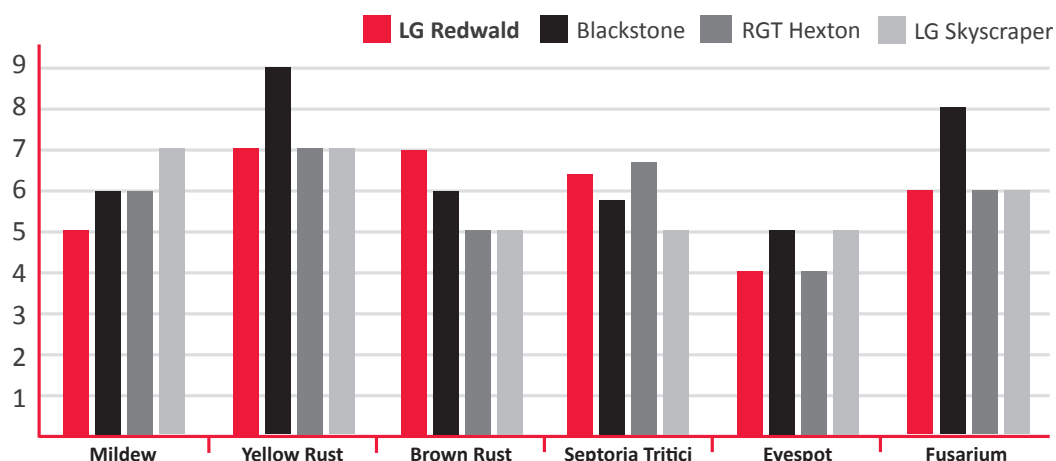

Competitive in a blackgrass situation

Requires good agronomic management

UKFM  
GROUP 4

OWBM

	LG REDWALD	Blackstone	RGT Hexton	LG Skyscraper
<b>YIELD</b> (% of treated control)				
<b>UK</b>	106	102	105	101
<b>East</b>	106	102	105	102
<b>West</b>	108	101	104	100
<b>North</b>	107	104	[111]	100
<b>Untreated</b> (% of treated control)	87	83	80	80

## DISEASE RESISTANCE