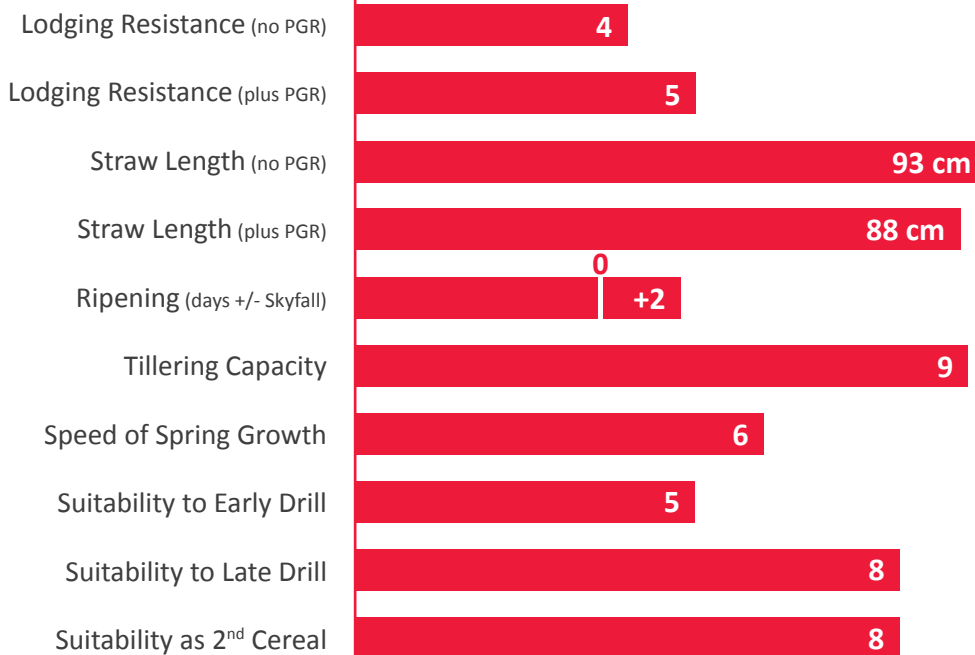

Competitive in a blackgrass situation

Requires good agronomic management

UKFM  
GROUP 4

OWBM

	LG REDWALD	Blackstone	RGT Hexton	LG Skyscraper
<b>YIELD</b> (% of treated control)				
<b>UK</b>	106	102	105	101
<b>East</b>	106	102	105	102
<b>West</b>	108	101	104	100
<b>North</b>	107	104	[111]	100
<b>Untreated</b> (% of treated control)	87	83	80	80

## DISEASE RESISTANCE

# LG REDWALD

BREEDERS REFERENCE: LGWU172 TRIAL STATUS: RECOMMENDED E/W PARENTAGE: LG SUNDANCE X LG GENERATION

The highest yielding Group 4 soft wheat with distilling capability

WINTER WHEAT

## AGRONOMIC PROFILE

	LG REDWALD	Blackstone	RGT Hexton	LG Skyscraper
Specific Weight (kg/hl)	75.7	78.6	77.0	77.1
Protein Content (%)	10.5	10.7	10.4	10.8
Hagberg Falling Number	154	295	236	205
Resistance to Sprouting (1-9)	[5]	[7]	-	6